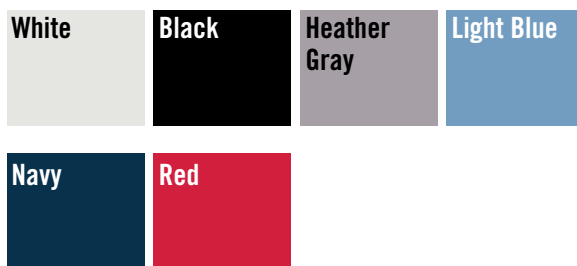

MENS & LADIES Polo Shirts

Price: $28.00

Order Number: **G-POLO-007**

Size Chart							
MENS	S	M	L	XL	2XL	3XL	4XL
Chest	38	40	44	48	54	56	58
Length	28	29	30	31	32	33	34
LADIES	S	M	L	XL	2XL	3XL	—
Chest	36	38	40	44	48	50	—
Length	25	26	27	28	29	30	—