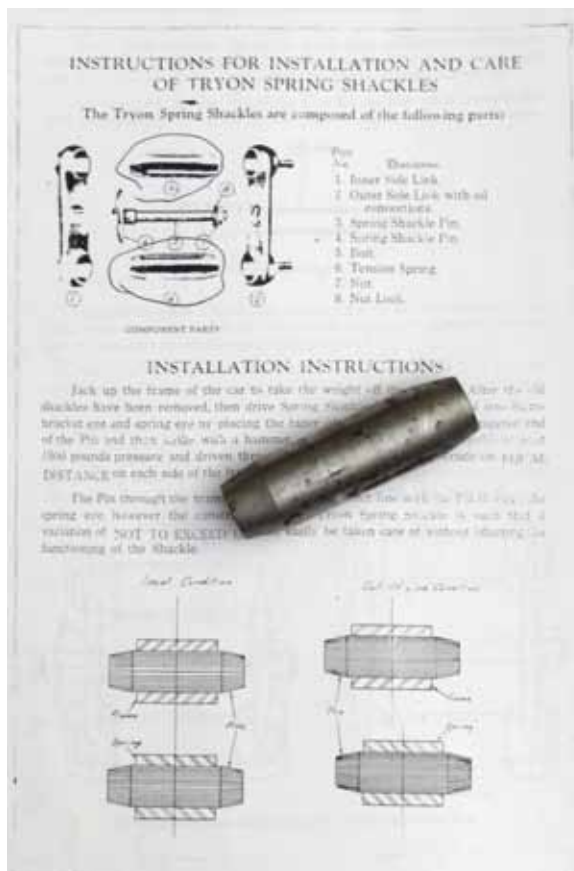

## Tryon Spring Shackle Pins

Price: \$12.50 ea

Order Number: **M-TRYON-001**

WO Part#: 356115

Length is 2 15/16". Use total of 8 pins per car.

Fit: All Whippets, Willys-Knight 56, 70B, 87 & 66D to S/N 3181, Falcon Knight, Willys 98B, 8-80 and possibly some early Willys 97 & 98D.