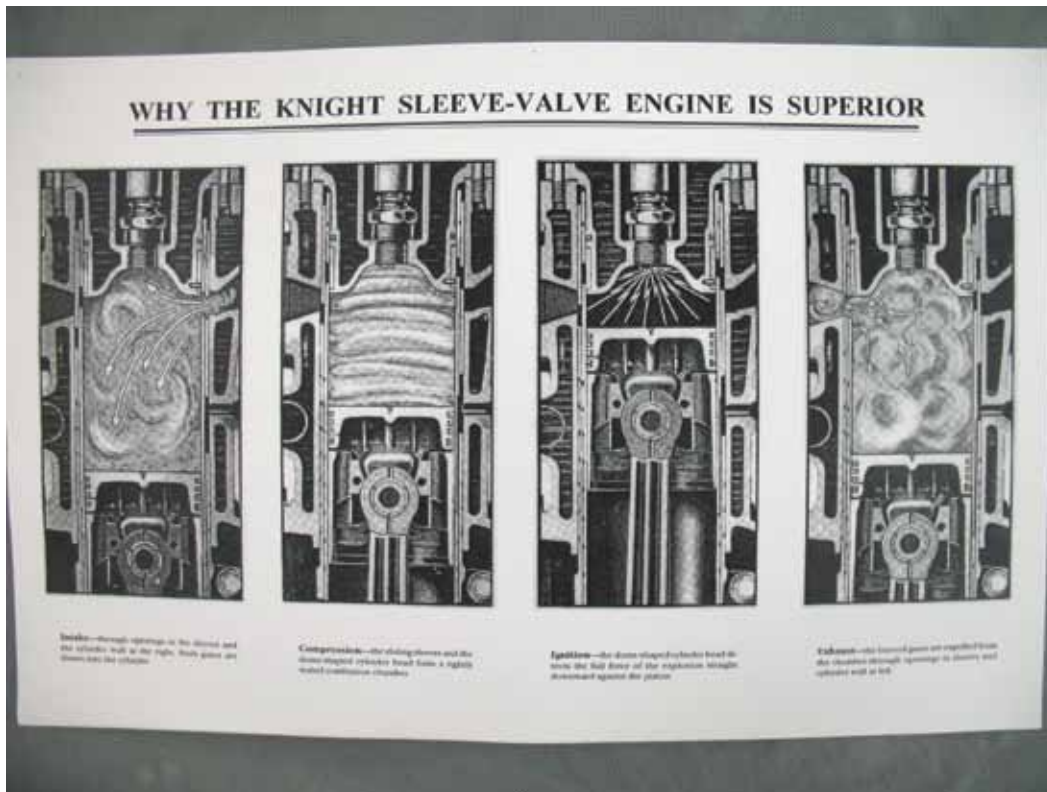

### Overland Sew-On-Patch

**Oval 8.25" X 4"**

Price: \$6.00

Order Number: **G-SOP-024**

**Oval 4.5" X 2.75"**

Price: \$4.00

Order Number: **G-SOP-025**

**Sleeve Valve Poster**